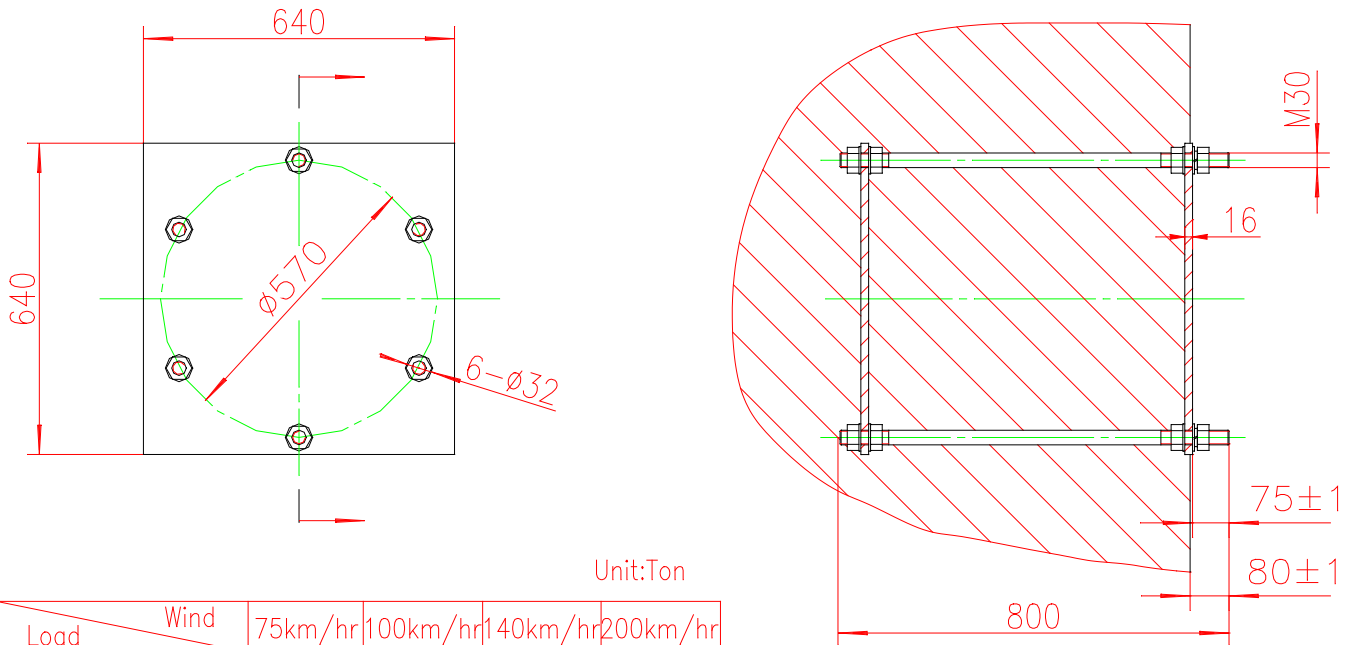

NWIEE 3.7M C AND KU ANTENNA FOUNDATIONS

Fig. Foundation Diagram of Antenna (3.7m)