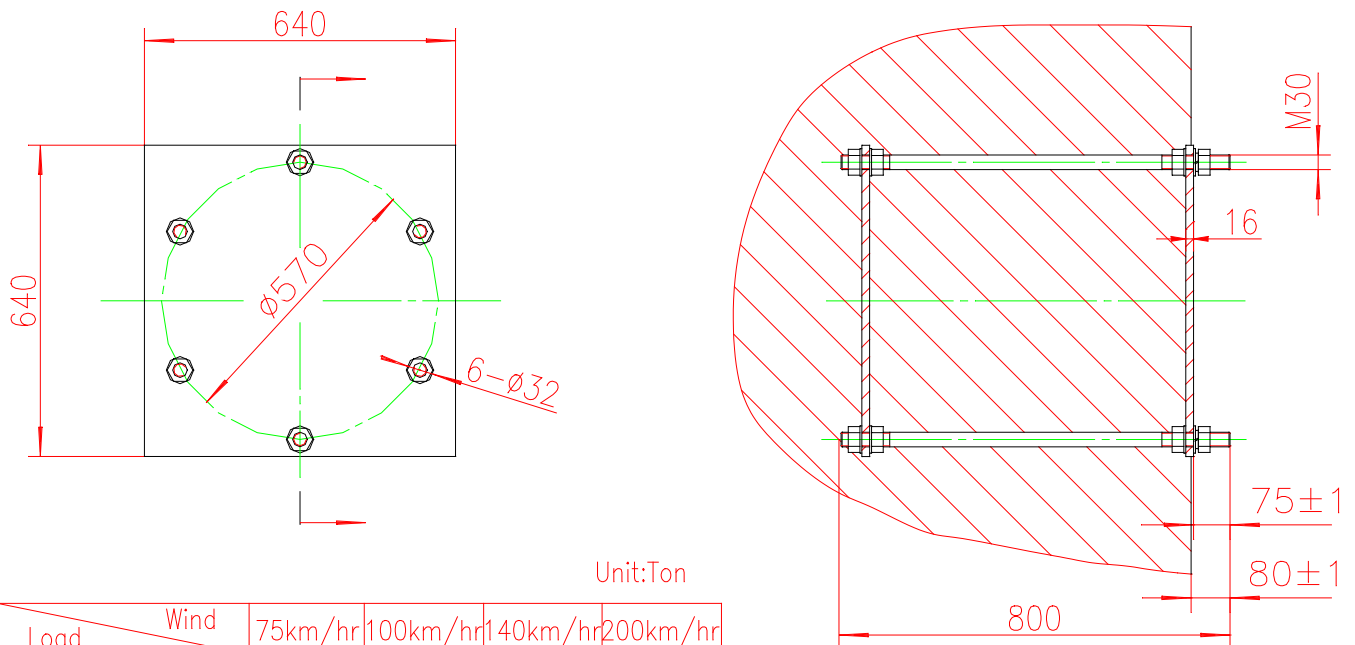

NWIEE 3.7M C AND KU ANTENNA FOUNDATIONS

Fig. Foundation Diagram of Antenna (3.7m)